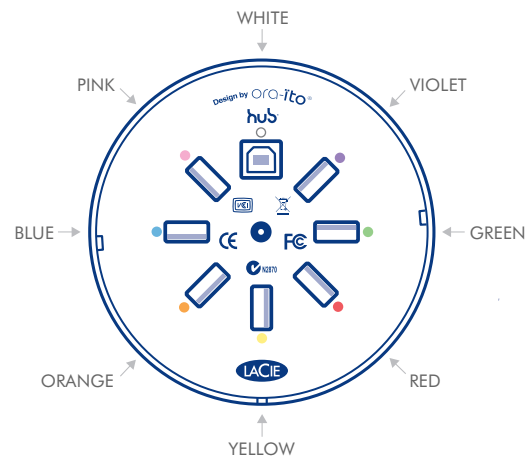

Features

- 8 flexible cables
- 8 different colored LEDs
- Plug & play
- Hot-swappable

Box Content

- LaCie USB 2.0 Hub
- 2 x USB 2.0 cables (type B male-type A male)
- 2 x USB 2.0 cables (type A male-type mini B male)
- 4 x USB 2.0 cables (type A male-type A female)
- USB extension cable
- External power supply
- Flower petals kit
- Quick Install Guide

System Requirements

- Windows® 98SE, Windows Me, Windows 2000, Windows XP, Windows Vista™ / Mac® OS 9, Mac OS X / Linux based system
- Available USB 2.0 connector

LaCie USB 2.0 Hub

Item Number	711854
Interface	7 downstream USB 2.0 (type A) & 1 upstream USB 2.0 (type B) ports
Interface Transfer Rate	Up to 480Mbps/s
Dimensions (diameter x height)	4.33 x 5.2 in. / 110 x 130 mm (without cables)
Weight	2.0 lbs. / 900 g
Warranty	1 year limited

*USB host connectors must be plugged into your computer. Otherwise, the USB ports on the Hub will not work properly.

©2007, LaCie. The LaCie logo is a trademark of LaCie. Other product and brand names mentioned herein may be trademarks or registered trademarks of their respective owners. Specifications and appearance are given as guidelines and may change at any time without notice.
www.lacie.com 071009